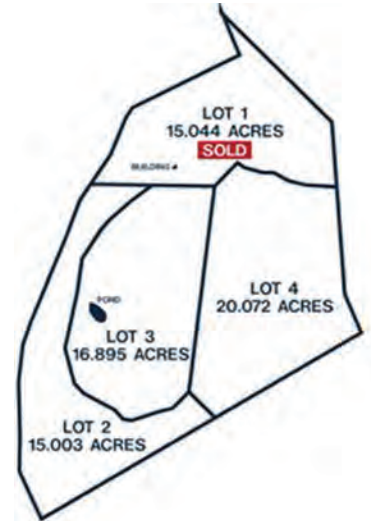

Route 100 - Pearisburg

Large Lot Subdivision

This large lot subdivision south of downtown Pearisburg offers outstanding views, easy access and a convenient location. With a mixture of cleared and wooded areas these tracts allow a variety of uses whether it be raising livestock on the pastures or trail riding in the woods. Current survey on file.

Lot 2 / 15.003 acres- MLS#206481...\$95,000

Lot 3 / 16.895 acres- MLS#206479...\$95,000

Lot 4 / 20.072 acres- MLS#206480...\$105,000

Call The Priscilla Morris Team to schedule your appointment.

Priscilla Morris
REALTOR®, ABR®, CRS®, GRI®
(540) 320-3586