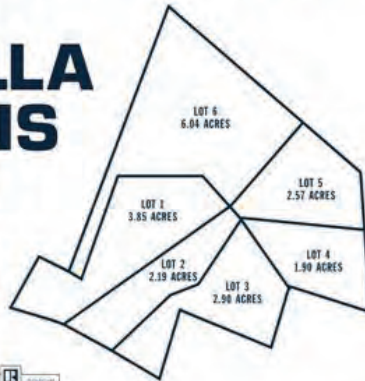

JOHNSTON ACRES

THE
**PRISCILLA
MORRIS
TEAM**

540.320.3586

Great building sites with outstanding mountain views from any of these great lots. There are perk sites for each lot and public water is available. This location is convenient to town.

Your choice
of 5 great
**Johnston Acres
Subdivision
Lots**

• Lot 1- 3.85 acres
MLS#204994 $54,000

• Lot 2- 2.19 acres
MLS#204995 $50,000

• Lot 3- 2.90 acres
MLS#204996 $52,000

• Lot 4- 1.9 acres
MLS#204997 $45,000

• Lot 5- 2.5 acres
MLS#204998 $40,000

Call The Priscilla Morris Team to schedule your appointment.