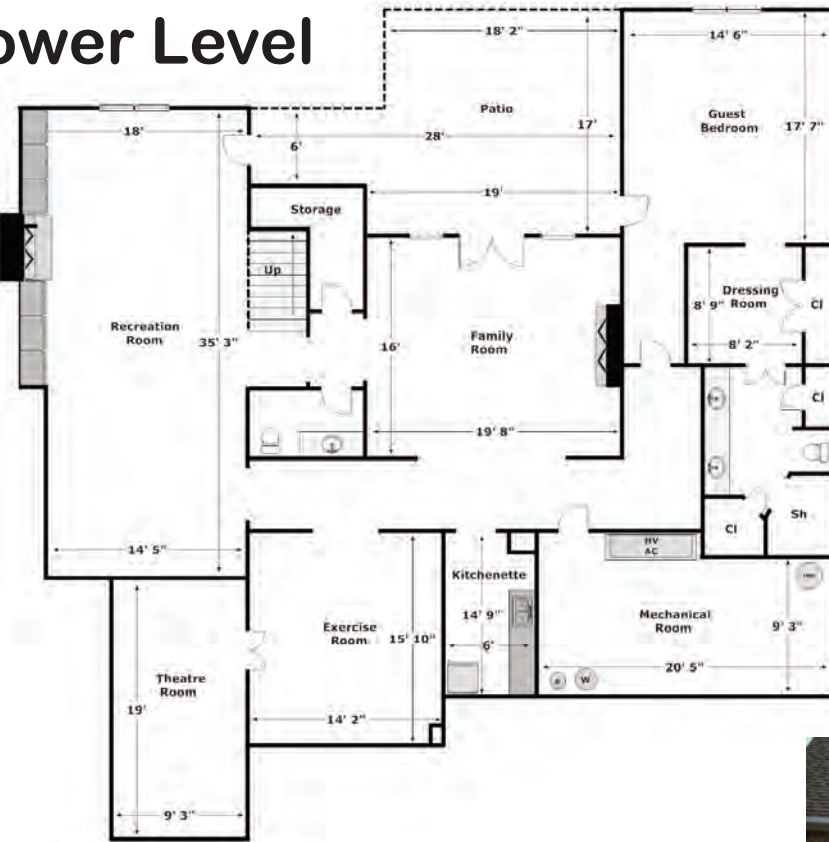

Floor Plans

1651 Luster's Gate, Blacksburg, VA

Lower Level

Triple Detached Garage

Over Garage Apartment

More information available at
PriscillaMorris.com

3601 Holiday Lane Blacksburg, VA