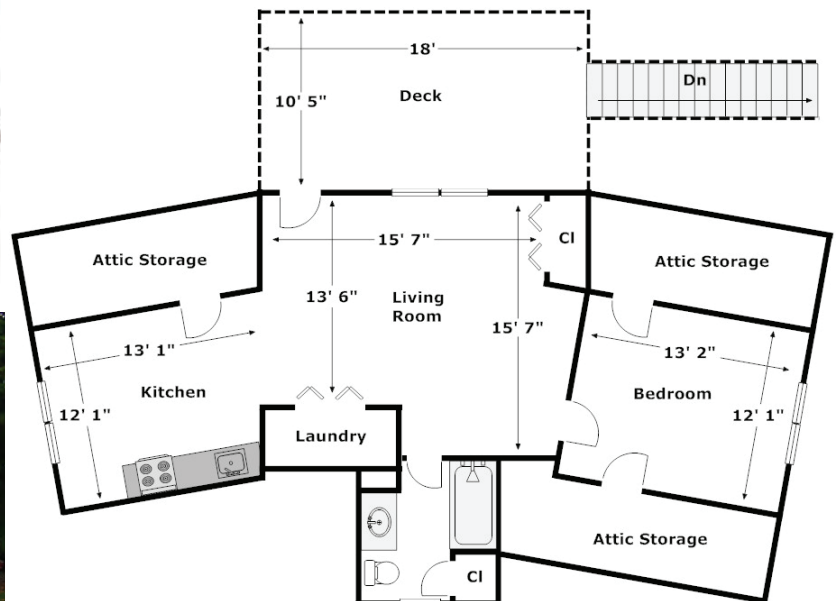

Floor Plans

1651 Luster's Gate, Blacksburg, VA

Lower Level

Triple Detached Garage

Over Garage Apartment

More information available at
PriscillaMorris.com

3601 Holiday Lane Blacksburg, VA