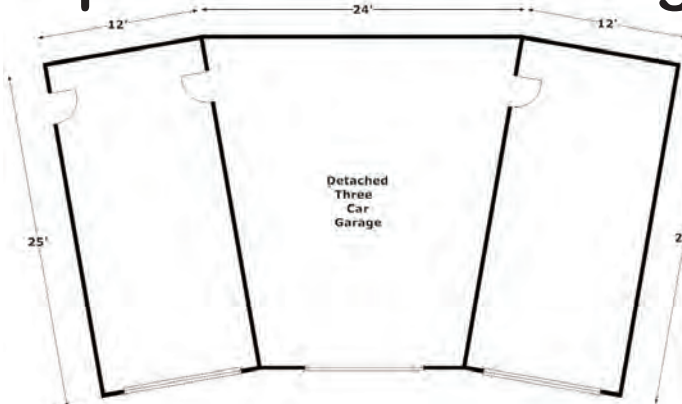

Floor Plans

1651 Luster's Gate, Blacksburg, VA

Lower Level

Triple Detached Garage

Over Garage Apartment

More information available at
PriscillaMorris.com

3601 Holiday Lane Blacksburg, VA